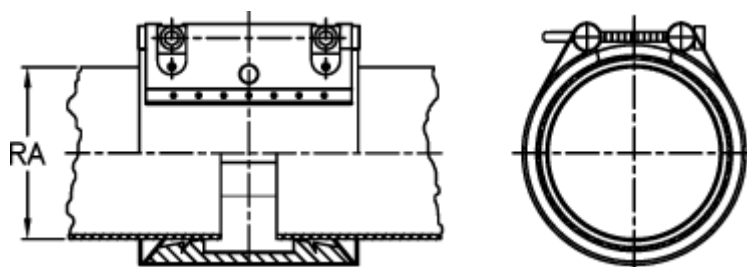

Data Sheet

Article number: 025748300183

Description: Norma Connect pipe coupling
GRIP E W5 Ø=183,0 EPDM, 10 bar

Measures

Note = Kontakt os for yderligere informationer.

RA = 183